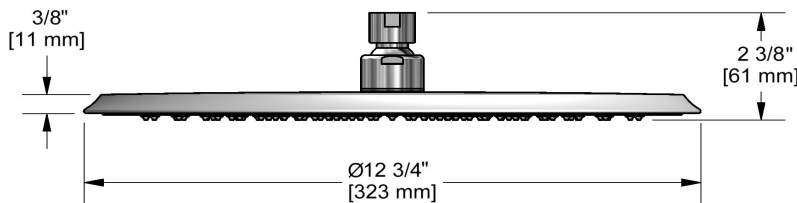

Sizes, models and finishes may differ from those presented.

Warranty

This **Riobel Inc.** product you have purchased carries a Limited Lifetime Warranty on the chrome, PVD finish, blacks and all working parts and is guaranteed from the initial purchase date against all manufacturing defects. All other finishes, including plastic components, are guaranteed for one year. All electric and/or electronic parts are covered by a 5-year limited warranty.

Customer Service

Ontario, West Canada : 888-287-5354 Quebec, Maritimes, United States : 866-473-8442