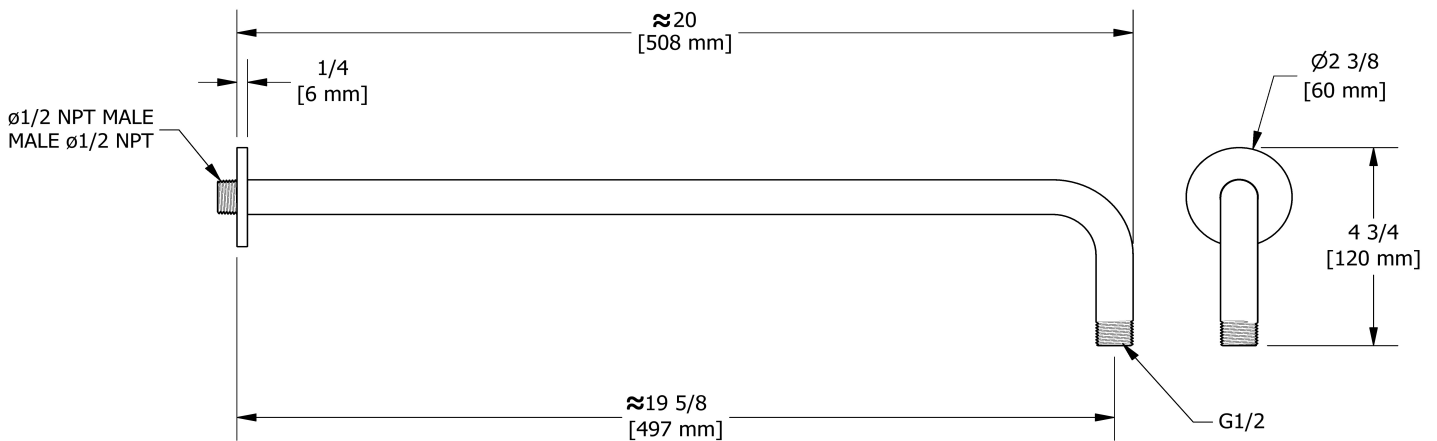

50 cm (20") shower arm
513

Specifications

Descriptions

- 1/2" inlet male NPT
- Round flange

Available colors

- C : Chrome
- BN : Brushed Nickel (PVD)
- PN : Polished Nickel (PVD)

Sizes, models and finishes may differ from those presented.