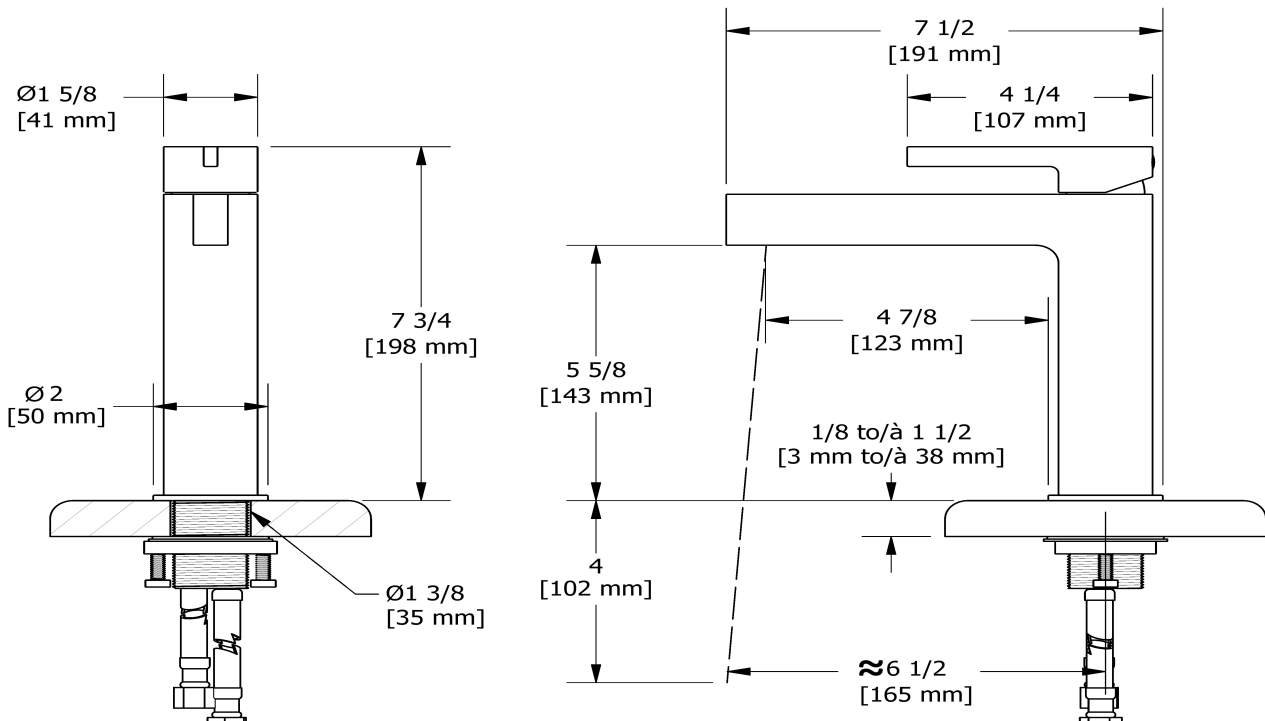

Single hole lavatory faucet
PXS01

Specifications

Descriptions

- Push drain
- Ceramic cartridge
- 3/8" speedway compression
- Drilling hole diameter = 1 3/8 (35mm)

Available colors

- C : Chrome

Available flow

- 3.7 L/min, 1 gpm (US) 60psi *

EPA certification applicable to the indicated model only

Certifications

- CSA B125.1
- NSF/ANSI standard 61 and 372
- ASME A112.18.1
- CMR248 Approval
- ADA

UPC®

Sizes, models and finishes may differ from those presented.