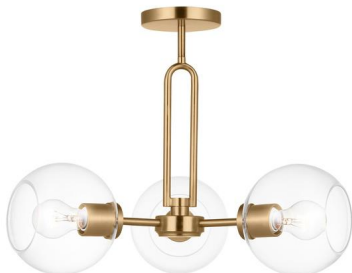

GENERATION LIGHTING

7755703-848: Three Light Semi-Flush Convertible Pendant

Collection: Codyn

UPC #: 785652123412

Finish: Satin Brass (848)

Dimensions:

Diameter:	22"	Height Flush:	16 3/4"
Width:	22"	Overall Height:	57 3/8"
Height:	14"	Wire:	72" (color/Clear Silver)
Weight:	6.5 lbs.	Mounting Proc.:	Screw Collar - Stem
		Connection:	Mounted To Box

Bulbs:

3 - Medium A19 75w Max. 120v - Not included

Features:

- This product may be mounted on a sloped ceiling
- Fixture is dual mount and may be installed semi-flush or as a pendant.
- Easily converts to LED with optional replacement lamps
- Meets Title 24 energy efficiency standards
- Title 24 compliant if used with Joint Appendix (JA8) approved light bulbs listed in the California Energy Commission Appliance database.

Material List:

- 1 Body - Steel - Satin Brass
- 3 12" Stem - Steel - Satin Brass
- 1 6" Stem - Steel - Satin Brass

Safety Listing:

Safety Listed for Damp Locations 

Instruction Sheets:

Trilingual (English, Spanish, and French) (CODYN_FLUSH)

Shade / Glass / Diffuser Details:

Part	Material	Finish	Quantity	Item Number	Length	Width	Height	Diameter	Fitter Diameter	Shade Top Length	Shade Top Width	Shade Top Diameter
Shade	Glass	Clear	3				6	6 3/4				4