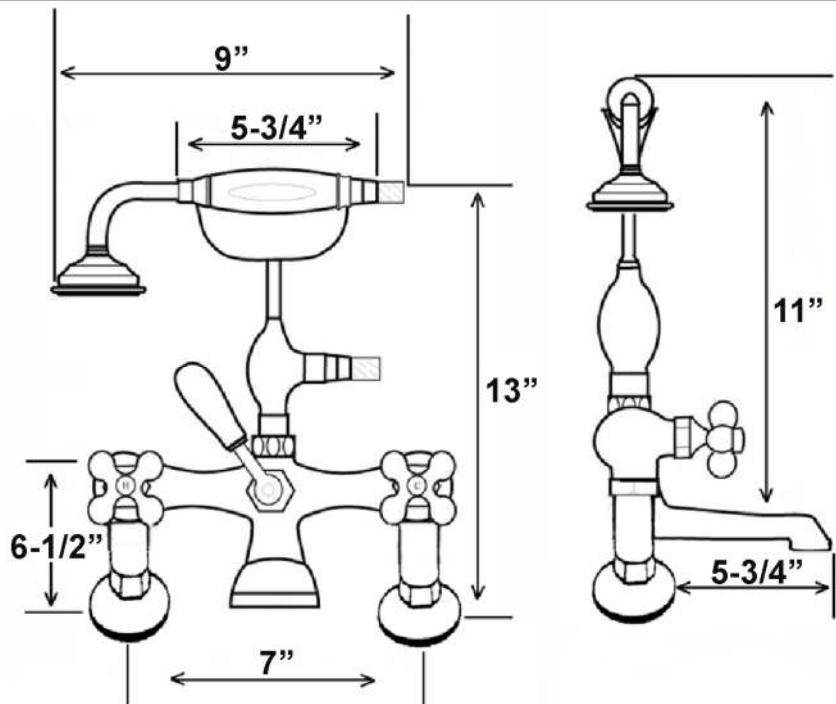

TUB FILLER WITH DIVERTER, HANDSHOWER AND SHOWERHEAD

Cat. No.
4062

Features:

- ▶ Elephant spout length is 5-3/4"
- ▶ Flow rate is 3.7 GPM
- ▶ Telephone style handshower has flow rate of 2.5 GPM
- ▶ Handshower includes backflow preventor
- ▶ Sunflower showerhead has flow rate of 2.44 GPM
- ▶ 6" Elbow mounts included
- ▶ 1/4 Turn ceramic disc cartridges
- ▶ Available with porcelain lever (**4062-PL**) or metal cross (**4062-MC**) handles
- ▶ 7" Centers for deck mounting on acrylic or cast iron tubs
- ▶ Includes wall support **4195WS**
- ▶ To Be Used with Straight Bath Supplies, **Part #5577**

Finishes:

BP Polished Brass **PN** Polished Nickel
CP Polished Chrome **SN** Brushed Nickel
ORB Oil Rubbed Bronze

Dimensions are nominal and may vary. Dimensions and specifications subject to change without notice.