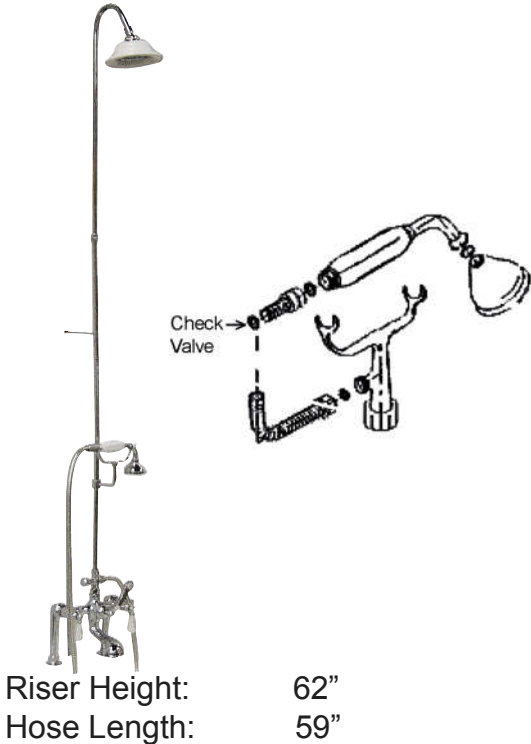

TUB FILLER WITH DIVERTER, HANDSHOWER AND SHOWERHEAD

Cat. No.
4062

Features:

- ▶ Elephant spout length is 5-3/4"
- ▶ Flow rate is 3.7 GPM
- ▶ Telephone style handshower has flow rate of 2.5 GPM
- ▶ Handshower includes backflow preventor
- ▶ Sunflower showerhead has flow rate of 2.44 GPM
- ▶ 6" Elbow mounts included
- ▶ 1/4 Turn ceramic disc cartridges
- ▶ Available with porcelain lever (**4062-PL**) or metal cross (**4062-MC**) handles
- ▶ 7" Centers for deck mounting on acrylic or cast iron tubs
- ▶ Includes wall support **4195WS**
- ▶ To Be Used with Straight Bath Supplies, **Part #5577**

Finishes:

BP Polished Brass **PN** Polished Nickel
CP Polished Chrome **SN** Brushed Nickel
ORB Oil Rubbed Bronze

Dimensions are nominal and may vary. Dimensions and specifications subject to change without notice.