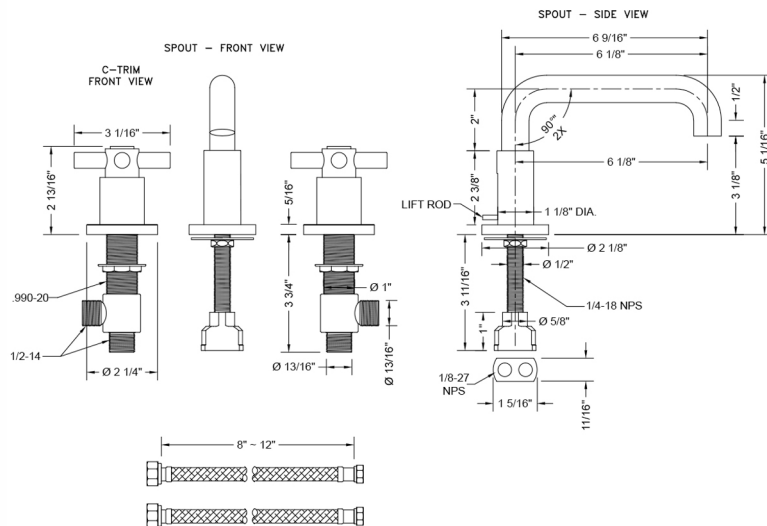

### FEATURES:

- All brass 8" - 12" widespread faucet includes brass pop-up drain with overflow
- 1/4 turn ceramic valves
- Low Profile Swivel Spout (For Stationary Spout option, contact JACLO)
- Available Flow Rates: 1.5, 1.2 & 0.5 GPM. Additional flow rate (aerator) options available. Contact JACLO.
- 5 3/4" spout reach
- Spout Hole Size: 1 1/2" - 1 7/8"
- Valve Hole Size: 1 1/8" - 1 5/8"

### SPECIFICATION DRAWING: