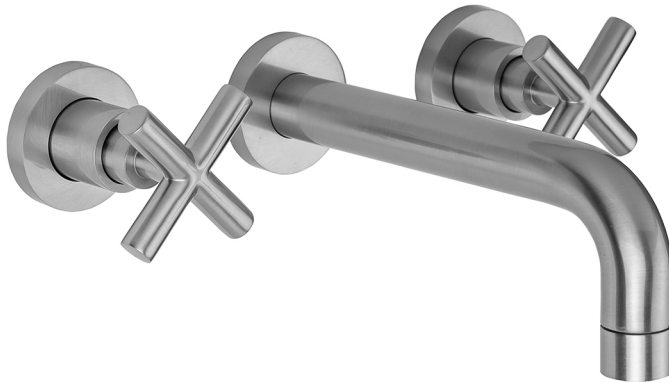

Contempo Wall Faucet TRIM with Cross Handles- 0.5 GPM

Model #: 9880-W-WT462-TR-0.5-

FEATURES:

- All brass construction 8" center to center
- 1/4 turn ceramic valves
- Stationary wall mounted spout
- Available flow rates: 1.5, 1.2, & 0.5 GPM. Additional flow rate (aerator) options available. Contact JACLO
- Requires 5550-RGH rough kit

AVAILABLE FINISHES:

Polished Chrome (PCH)	Satin Chrome (SC)	Bronze Umber (BU)
Satin Nickel (SN)	Pewter (PEW)	Caramel Bronze (CB)
Polished Nickel (PN)	Antique Brass (AB)	Antique Copper (ACU)
Oil-Rubbed Bronze (ORB)	Polished Brass (PB)	Polished Copper (PCU)
Vintage Bronze (VB)	Satin Brass (SB)	Matte Black (MBK)
Satin Gold (SG)	Polished Gold (PG)	Black Nickel (BKN)
Bombay Gold (BG)	Jewelers Gold (JG)	Europa Bronze (EB)
White (WH)	Sedona Beige (SDB)	Tristan Brass (TB)
Unlacquered Brass (ULB)	Satin Cooper (SCU)	