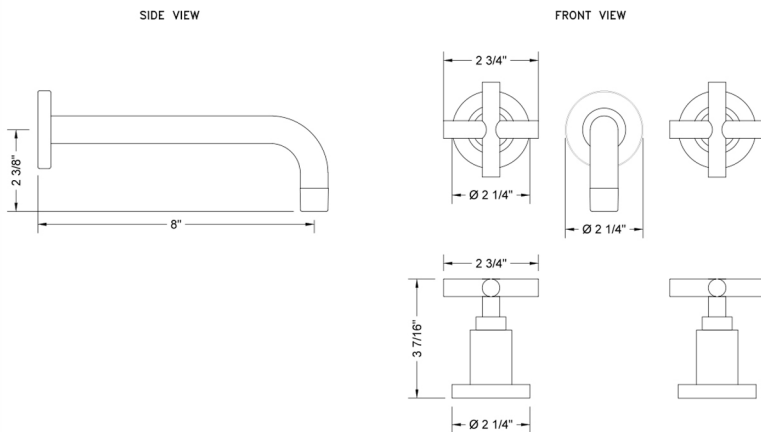

Contempo Wall Faucet TRIM with Cross Handles- 0.5 GPM

Model #: 9880-W-WT462-TR-0.5-

FEATURES:

- All brass construction 8" center to center
- 1/4 turn ceramic valves
- Stationary wall mounted spout
- Available flow rates: 1.5, 1.2, & 0.5 GPM. Additional flow rate (aerator) options available. Contact JACLO
- Requires 5550-RGH rough kit

SPECIFICATION DRAWING:

AVAILABLE HANDLES: