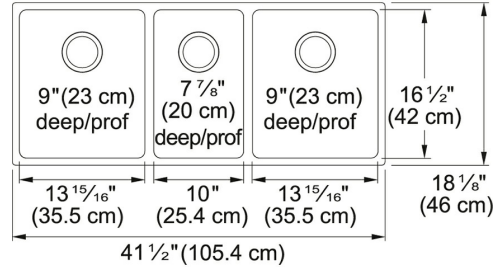

Stainless Steel | 122.0637.647

FAMILY : Sinks | FINISH : Stainless Steel | SERIES : Brookmore | MODEL : BTU1841-9 | INSTALLATION TYPE : Undermount

TECHNICAL DATA

Width overall	18 1/8"
Length overall	41 1/2"
Width of large bowl	16 1/2"
Length of large bowl	13 15/16"
Depth of large bowl	9"
Cabinet Size	45"
Number of Bowls	3
Waste Outlet Diameter	3 1/2"
Cut-Out Template	Yes
Faucet Hole	None
Type of Material	18 Gauge Stainless Steel
Surface Finish	Satin
Waste Kit Included	Yes
EZ Torque Installation	NO
Length of small bowl	10"
Width of small bowl	16 1/2"
Depth of small bowl	7 7/8"
Model Name	BTU1841-9